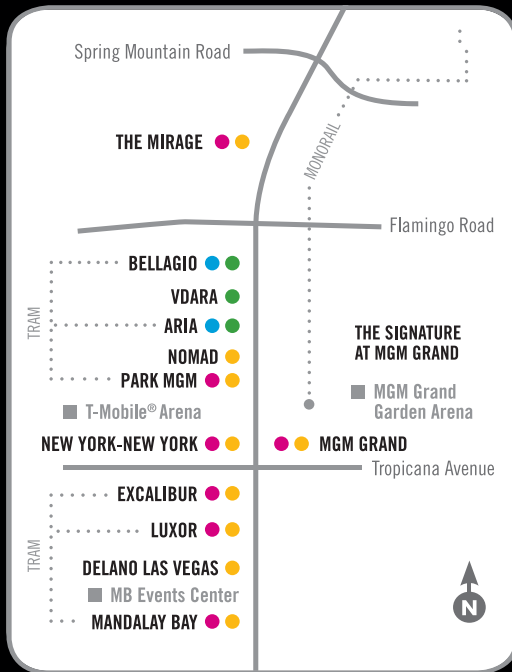

SELF-PARKING

0 to 60 minutes	No charge
Over 1 to 4 hours	$15
Over 4 to 24 hours	$18
Over 24 hours	$18

(Daily rate for each additional day or fraction thereof)

NEVADA RESIDENTS receive first 3 hours of Self-Park at no charge with valid NV driver license and are subject to stated rates thereafter.

SELF-PARKING

0 to 60 minutes	No charge
Over 1 to 4 hours	$12
Over 4 to 24 hours	$15
Over 24 hours	$15

(Daily rate for each additional day or fraction thereof)

NEVADA RESIDENTS receive first 3 hours of Self-Park at no charge with valid NV driver license and are subject to stated rates thereafter.

MGM RESORTS DESTINATIONS

Prices may be higher during special events.
Fees subject to change. Lost ticket subject to fee of $30 per day.

MGM RESORTS
INTERNATIONAL

VALET PARKING

	MON – THUR	FRI – SUN
0 to 2 hours	$21	$25
Over 2 to 4 hours	$25	$30
Over 4 to 24 hours	$30	$35
Over 24 hours	$30	$35

(Daily rate for each additional day or fraction thereof)

CREDIT CARD AND CONTACTLESS PAYMENT ONLY

Valet prices based on day of arrival for 24 hours or less. After 24 hours, prices reset to applicable flat daily rates which change on weekends.

VALET PARKING

	MON – THUR	FRI – SUN
0 to 2 hours	$18	$20
Over 2 to 4 hours	$22	$24
Over 4 to 24 hours	$26	$30
Over 24 hours	$26	$30

(Daily rate for each additional day or fraction thereof)

CREDIT CARD AND CONTACTLESS PAYMENT ONLY